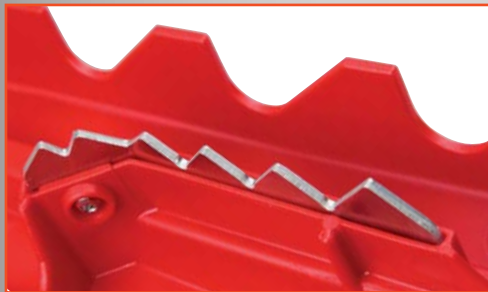

Freestep light

fuchsia

SNS76.8.37

960 g x 2

40 → 80 kg

34 → 42

Experienced hikers will understand immediately the interest of a smaller frame. This version is meant for women and men with lighter weight; smaller, handier with exactly the same technology.

HARSH IRONS WITH DIFFERENT SAW TEETH

4 steel harsh irons made of 6 spikes are fixed under the frame. Disposed in 4 different directions to offer best grip, in whatever direction you walk.

Front and rear spikes are longer to always find grip in case of icy snow. They are exchangeable.